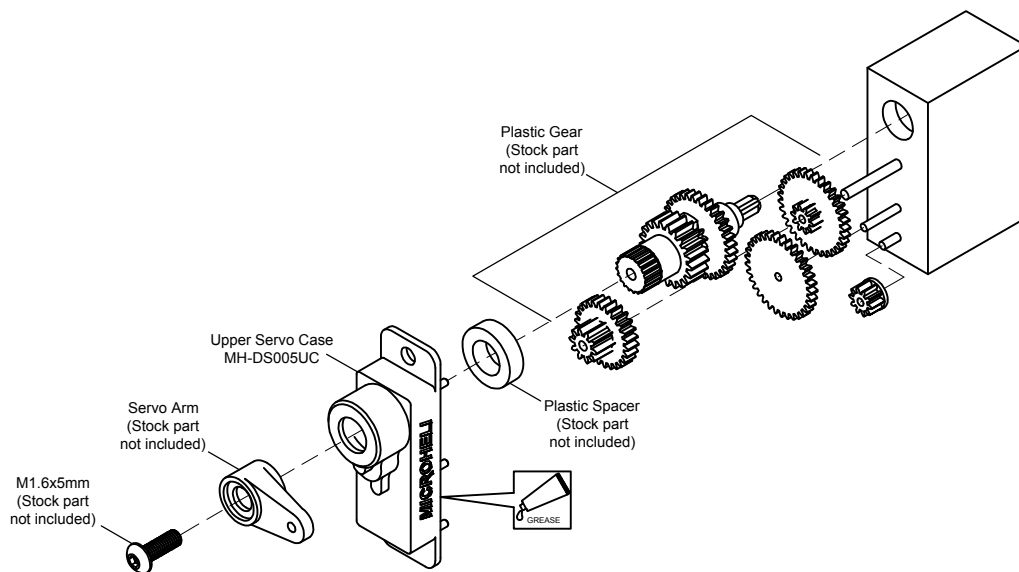

# BLADE 180 CFX HELICOPTER Aluminum Upper Servo Case set INSTRUCTION

MICROHELI CO., LTD.

COPYRIGHT © 2017 MICROHELI®

## 1 ALUMINUM UPPER SERVO CASE SET MH-DS005UCT

**CAUTION: Please check your model helicopter carefully before attempt to fly!**

REV. DS005UCT-200115-01