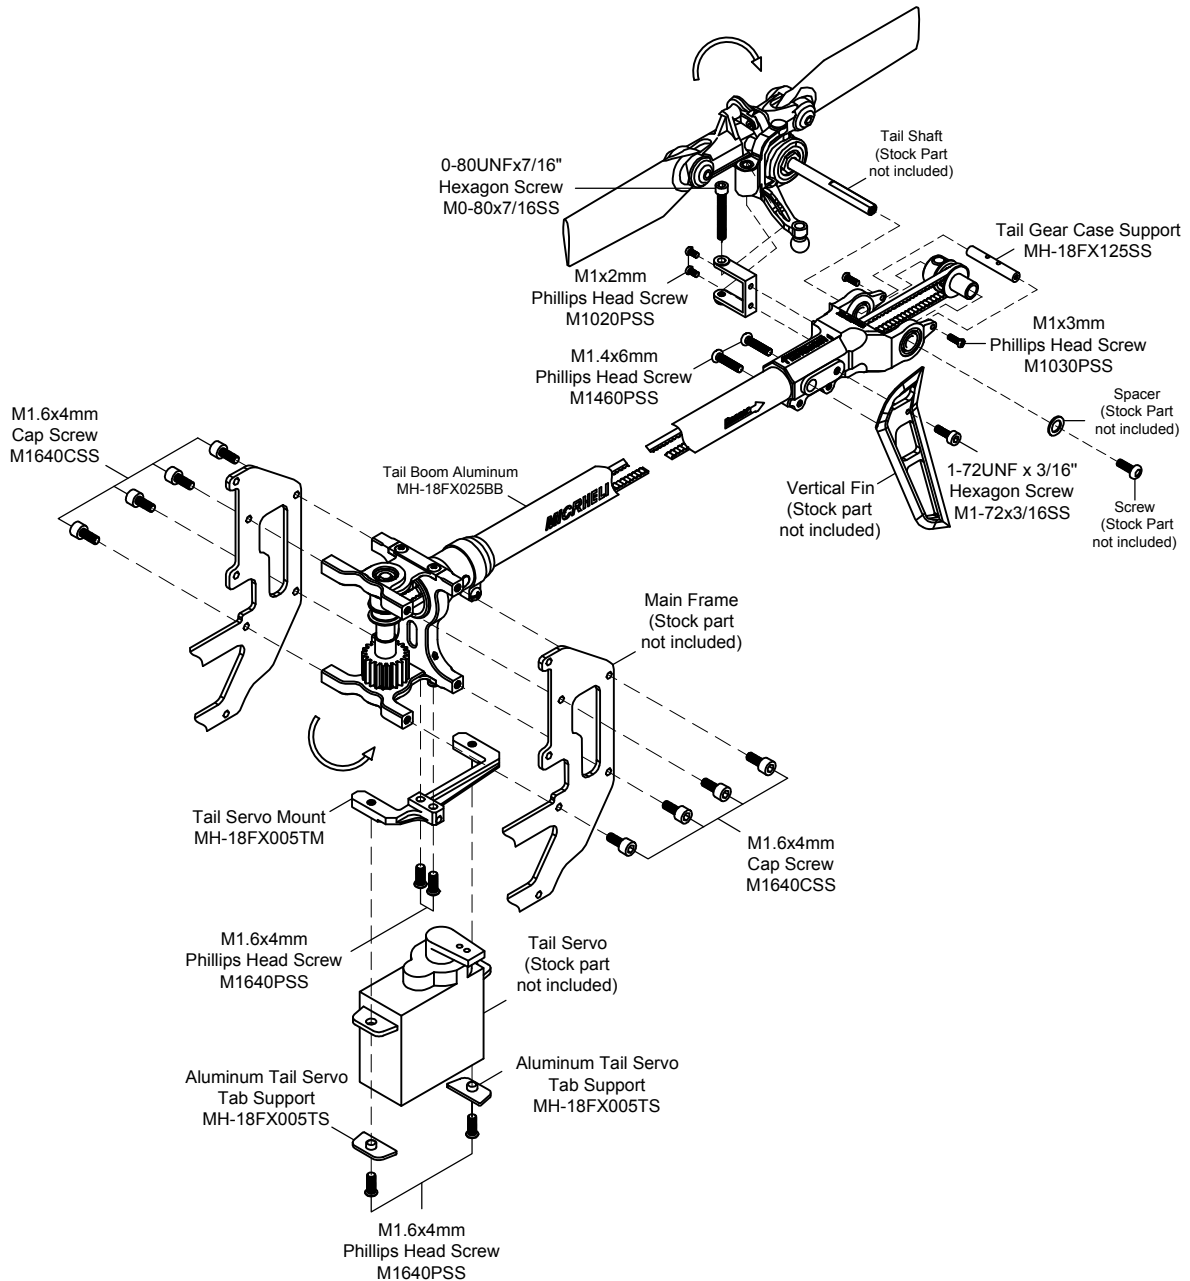

BLADE 180 CFX HELICOPTER AL Tail Pulley w/ Timing Belt Conversion combo INSTRUCTION

MICROHELI CO., LTD.

COPYRIGHT © 2015 MICROHELI®

2

AL TAIL PULLEY W/ TIMING BELT CONVERSION COMBO MH-18FX018BX

Apply Loctite to all screws

Apply Loctite

CAUTION: Please check your model helicopter carefully before attempt to fly!

REV. 18FX018BX-131115-01